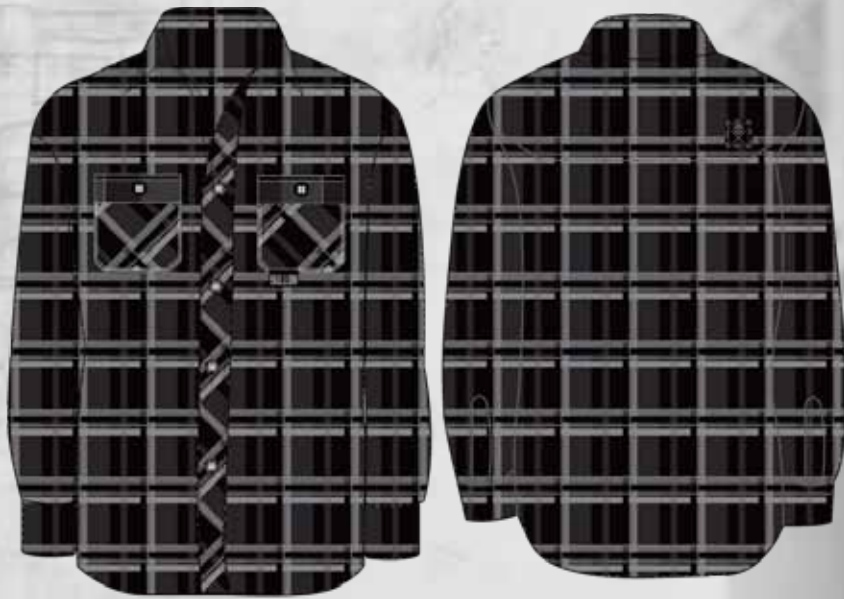

WRENCH FLANNEL

S-3XL

100% COTTON L/S WOVEN FLANNEL WITH CUSTOM
PATTER, CHEST POCKETS AND PATCHES

GRITTY FLANNEL

S-3XL

100% COTTON L/S WOVEN FLANNEL WITH CUSTOM
PATTER, CHEST POCKETS AND PATCHES